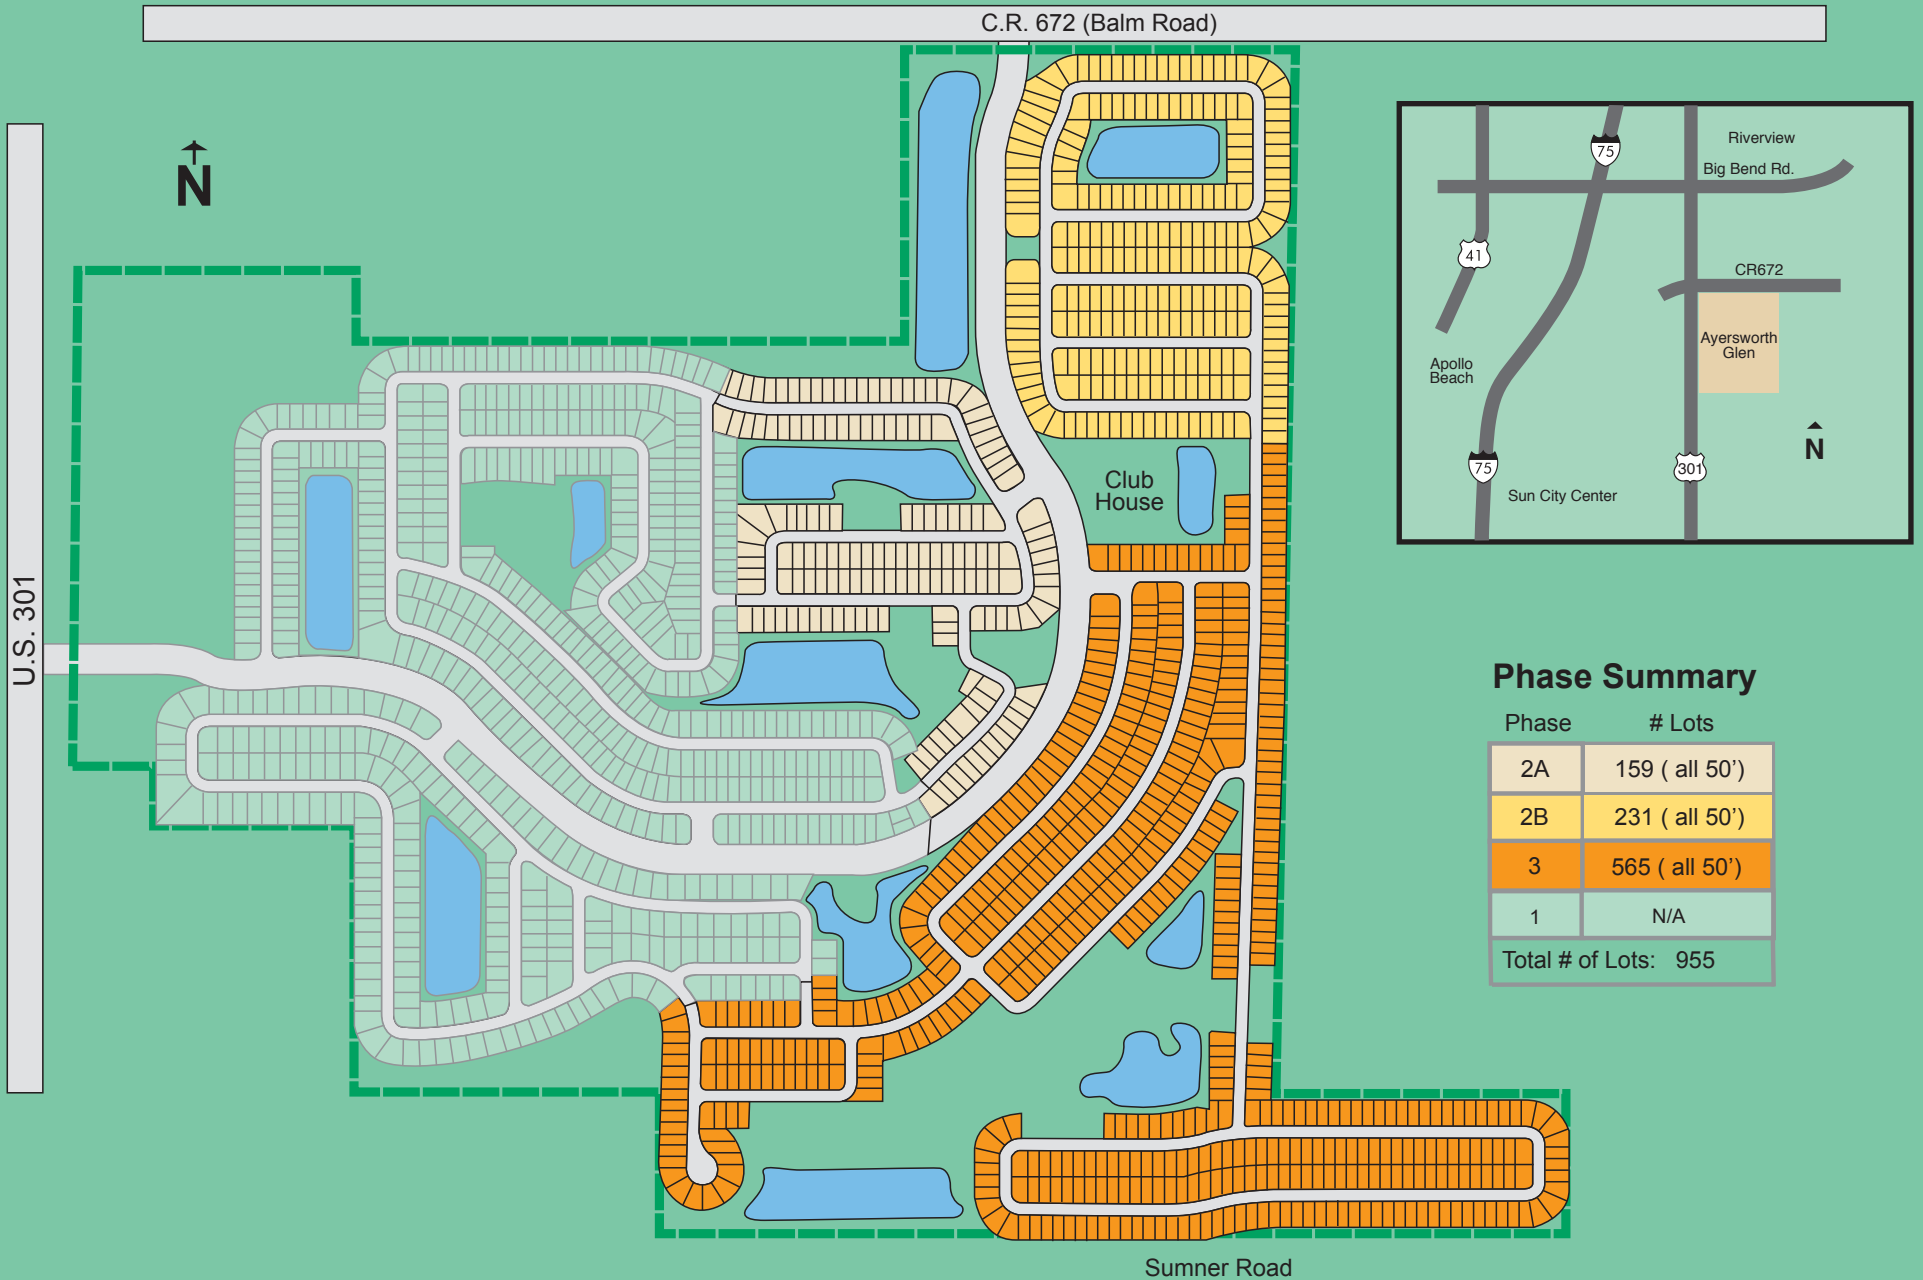

MAXCY
DEVELOPMENT GROUP

AYERSWORTH GLEN

HILLSBOROUGH COUNTY, FLORIDA

PHASES 2A, 2B and 3

Phase Summary

Phase	# Lots
2A	159 (all 50')
2B	231 (all 50')
3	565 (all 50')
1	N/A
Total # of Lots: 955	